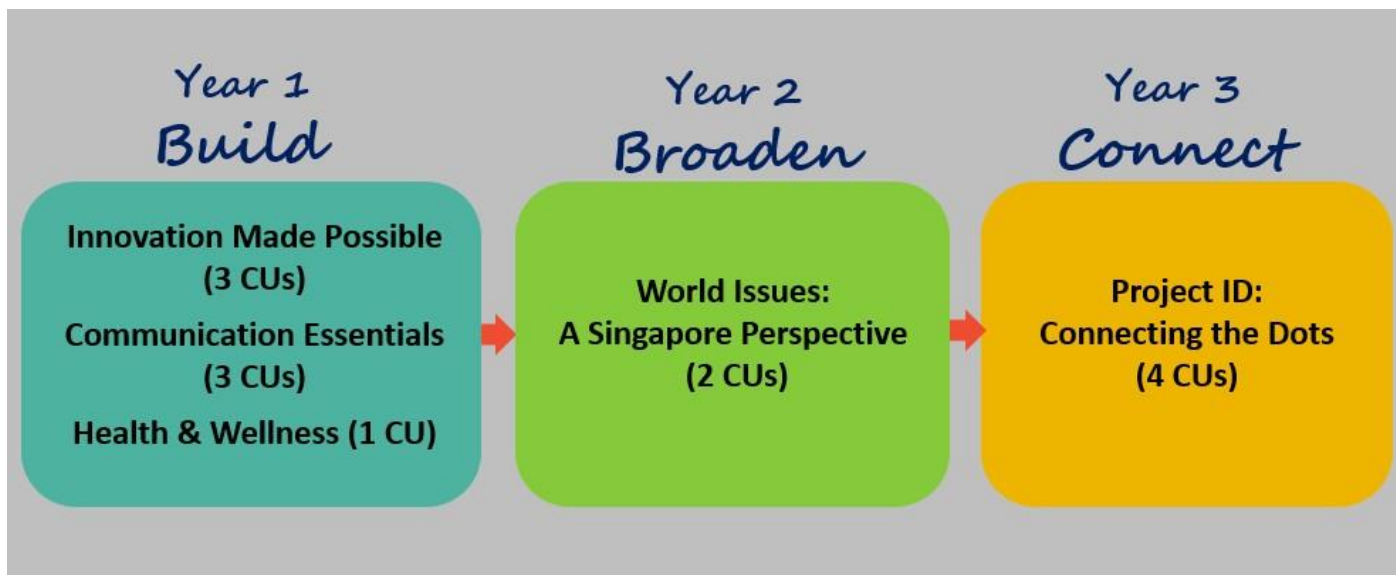

### The IS Journey

As part of your learning, you will take both course modules and IS core modules.

IS core modules take place during timetabled hours and count towards your Grade Point Average (GPA).

The 5 IS core modules are **Health and Wellness, Communication Essentials, Innovation Made Possible, World Issues: A Singapore Perspective** and **Project ID: Connecting the Dots**.

In Year 1, you will build creative confidence and communicative competence through **Innovation Made Possible** and **Communication Essentials**.

In Year 2, you will develop a global mindset and critical thinking skills through **World Issues: A Singapore Perspective**.