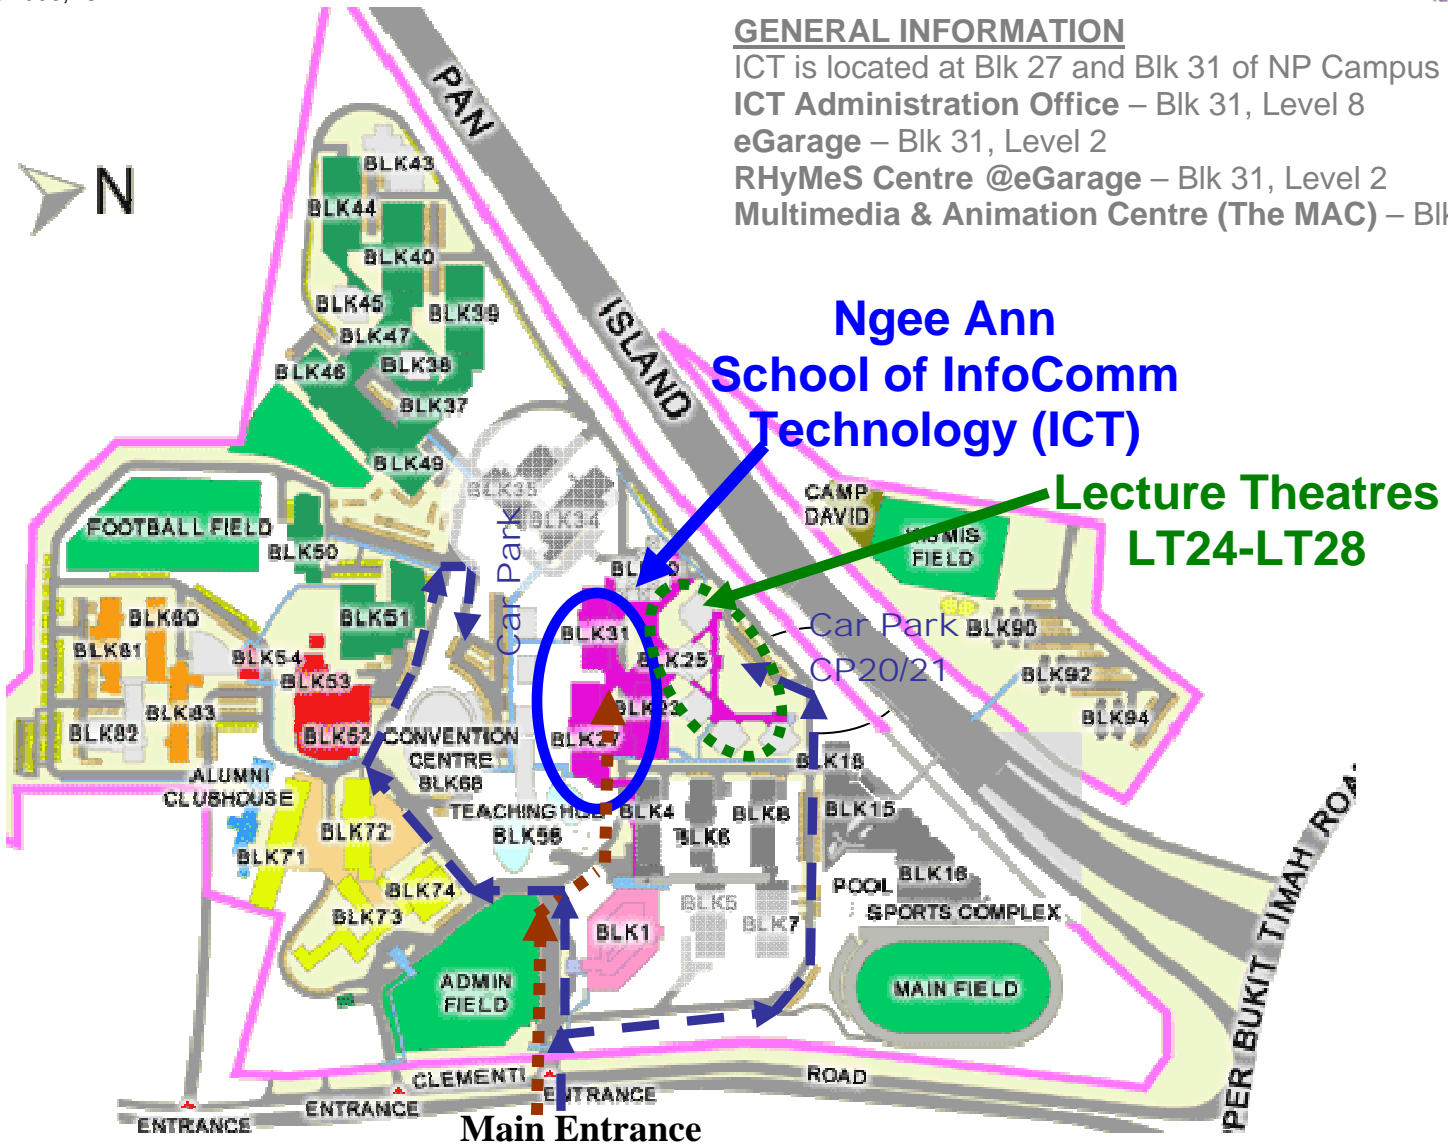

LOCATION MAP TO NGEE ANN POLYTECHNIC SCHOOL OF INFOCOMM TECHNOLOGY (ICT)

Dated: 21 August 2006, ICT

GENERAL INFORMATION

ICT is located at Blk 27 and Blk 31 of NP Campus

ICT Administration Office – Blk 31, Level 8

eGarage – Blk 31, Level 2

RHyMeS Centre @eGarage – Blk 31, Level 2

Multimedia & Animation Centre (The MAC) – Blk 27, Level 4

.....▶ If you take public transport, follow this direction to ICT

—▶ If you are driving, use this route to the nearest Car Park